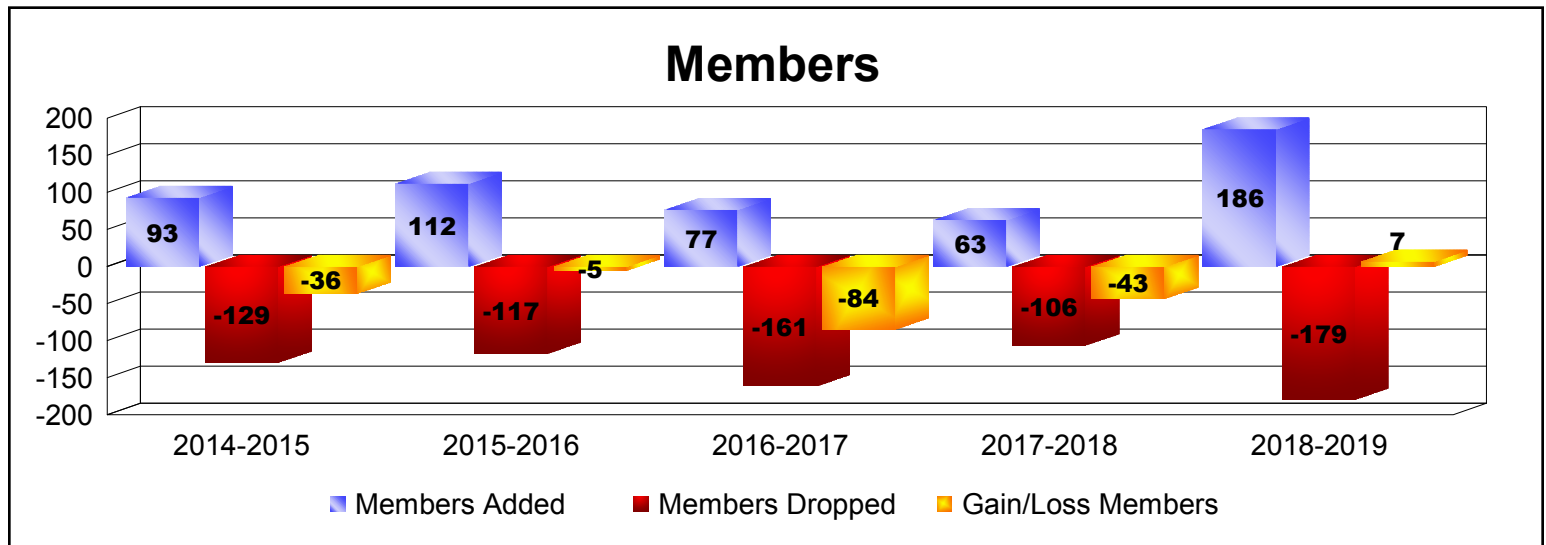

Year	New Clubs	Dropped Clubs	Gain/ Loss Clubs	New Members	Charter Members	Reinstate Members	Transfer Members	Total Member Added	Total Members Dropped	Gain/ Loss Members
2014-2015	0	0	0	83	1	3	6	93	-129	-36
2015-2016	0	0	0	105	0	4	3	112	-117	-5
2016-2017	0	-1	-1	62	3	10	2	77	-161	-84
2017-2018	1	0	1	29	32	2	0	63	-106	-43
2018-2019	2	-2	0	131	52	2	1	186	-179	7
<b>Average</b>	<b>1</b>	<b>-1</b>	<b>0</b>	<b>82</b>	<b>18</b>	<b>4</b>	<b>2</b>	<b>106</b>	<b>-138</b>	<b>-32</b>

Year	New Clubs	Dropped Clubs	Gain/ Loss Clubs	New Members	Charter Members	Reinstate Members	Transfer Members	Total Member Added	Total Members Dropped	Gain/ Loss Members
2014-2015	0	-3	-3	0	0	0	0	0	-45	-45
Average	0	-3	-3	0	0	0	0	0	-45	-45