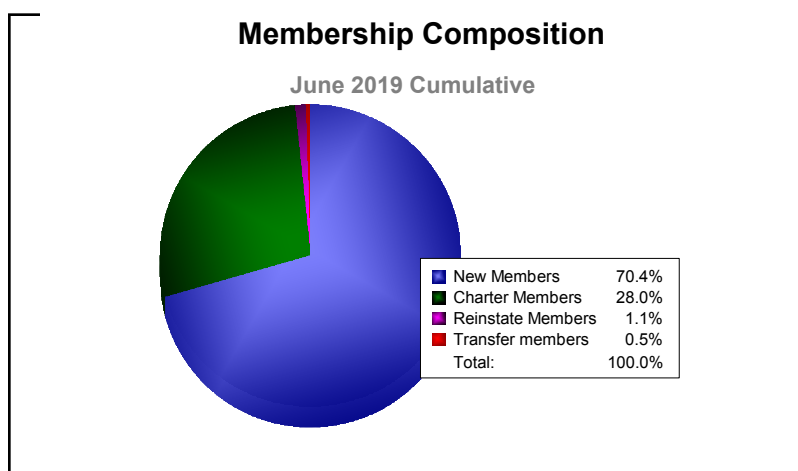

Year	New Clubs	Dropped Clubs	Gain/ Loss Clubs	New Members	Charter Members	Reinstate Members	Transfer Members	Total Member Added	Total Members Dropped	Gain/ Loss Members
2014-2015	0	0	0	83	1	3	6	93	-129	-36
2015-2016	0	0	0	105	0	4	3	112	-117	-5
2016-2017	0	-1	-1	62	3	10	2	77	-161	-84
2017-2018	1	0	1	29	32	2	0	63	-106	-43
2018-2019	2	-2	0	131	52	2	1	186	-179	7
<b>Average</b>	<b>1</b>	<b>-1</b>	<b>0</b>	<b>82</b>	<b>18</b>	<b>4</b>	<b>2</b>	<b>106</b>	<b>-138</b>	<b>-32</b>