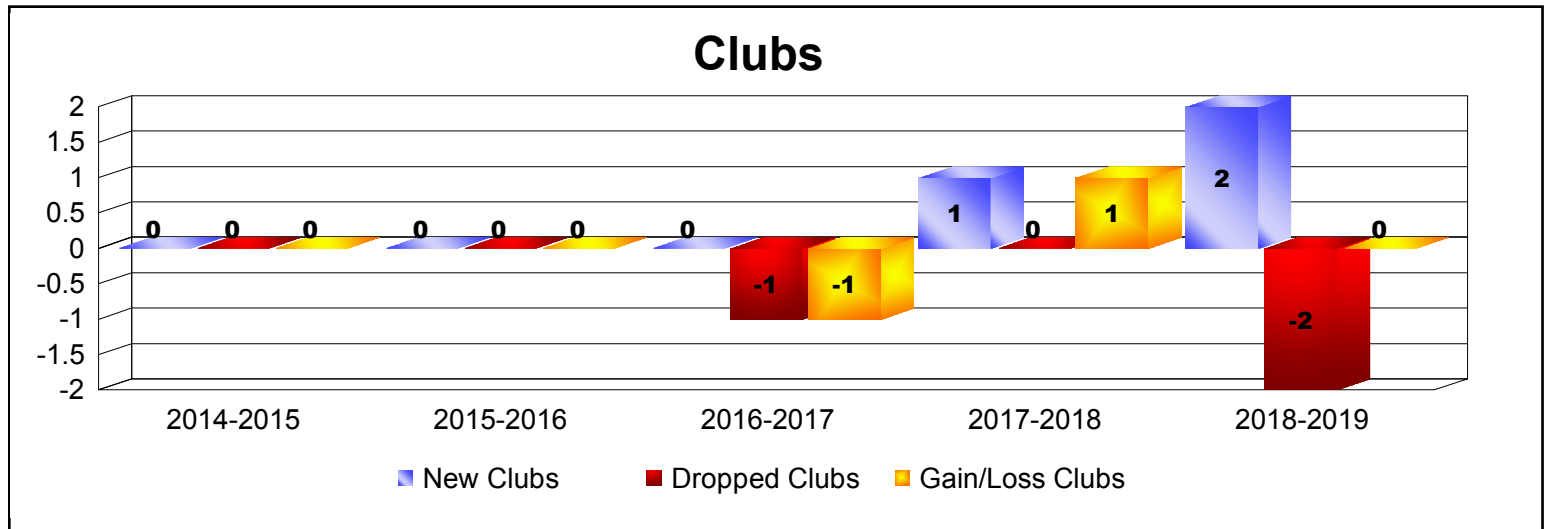

Year	New Clubs	Dropped Clubs	Gain/ Loss Clubs	New Members	Charter Members	Reinstate Members	Transfer Members	Total Member Added	Total Members Dropped	Gain/ Loss Members
2014-2015	0	0	0	83	1	3	6	93	-129	-36
2015-2016	0	0	0	105	0	4	3	112	-117	-5
2016-2017	0	-1	-1	62	3	10	2	77	-161	-84
2017-2018	1	0	1	29	32	2	0	63	-106	-43
2018-2019	2	-2	0	131	52	2	1	186	-179	7
<b>Average</b>	<b>1</b>	<b>-1</b>	<b>0</b>	<b>82</b>	<b>18</b>	<b>4</b>	<b>2</b>	<b>106</b>	<b>-138</b>	<b>-32</b>

Year	New Clubs	Dropped Clubs	Gain/ Loss Clubs	New Members	Charter Members	Reinstate Members	Transfer Members	Total Member Added	Total Members Dropped	Gain/ Loss Members
2014-2015	0	-3	-3	0	0	0	0	0	-45	-45
Average	0	-3	-3	0	0	0	0	0	-45	-45