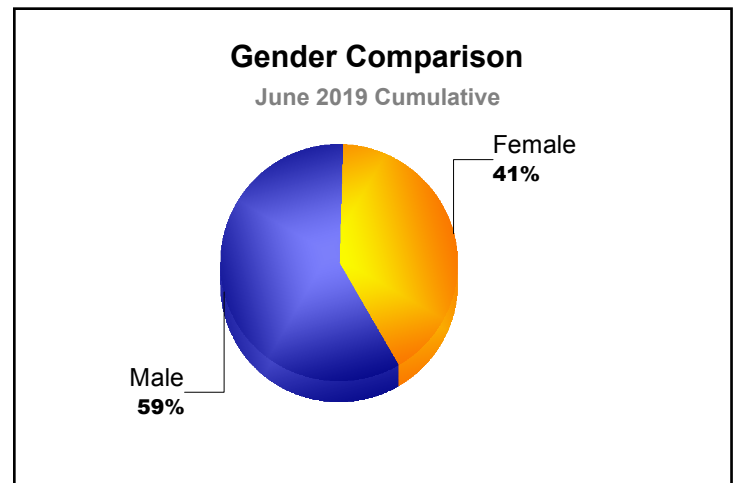

Year	New Clubs	Dropped Clubs	Gain/ Loss Clubs	New Members	Charter Members	Reinstate Members	Transfer Members	Total Member Added	Total Members Dropped	Gain/ Loss Members
2014-2015	0	0	0	83	1	3	6	93	-129	-36
2015-2016	0	0	0	105	0	4	3	112	-117	-5
2016-2017	0	-1	-1	62	3	10	2	77	-161	-84
2017-2018	1	0	1	29	32	2	0	63	-106	-43
2018-2019	2	-2	0	131	52	2	1	186	-179	7
<b>Average</b>	<b>1</b>	<b>-1</b>	<b>0</b>	<b>82</b>	<b>18</b>	<b>4</b>	<b>2</b>	<b>106</b>	<b>-138</b>	<b>-32</b>